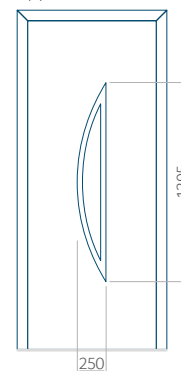

Disegno con applicazione INOX